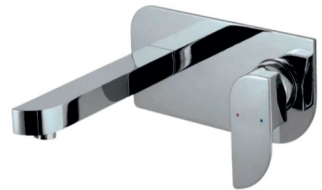

#Z-21019 Wall Mixer 2 in 1  
MRP (₹): 5725

#Z-21020 Wall Mixer 2 in 1 with Bend  
MRP (₹): 6175

#Z-21022 Wall Mixer 3 in 1 with Bend  
MRP (₹): 6575

#Z-21029 Spout for Diverter  
MRP (₹): 1925

#Z-21030 Spout With Tip Top  
MRP (₹): 2475

#Z-32040 Exposed Kit 2 Way Diverter  
MRP (₹): 2475

#Z-32004 Long Body Bib Cock  
MRP (₹): 895

#Z-32002 Bib Cock MRP (₹): 825

#Z-32009 2 In 1 Bib Cock  
MRP (₹): 1325

#Z-32003 Inlet Connection  
MRP (₹): 825